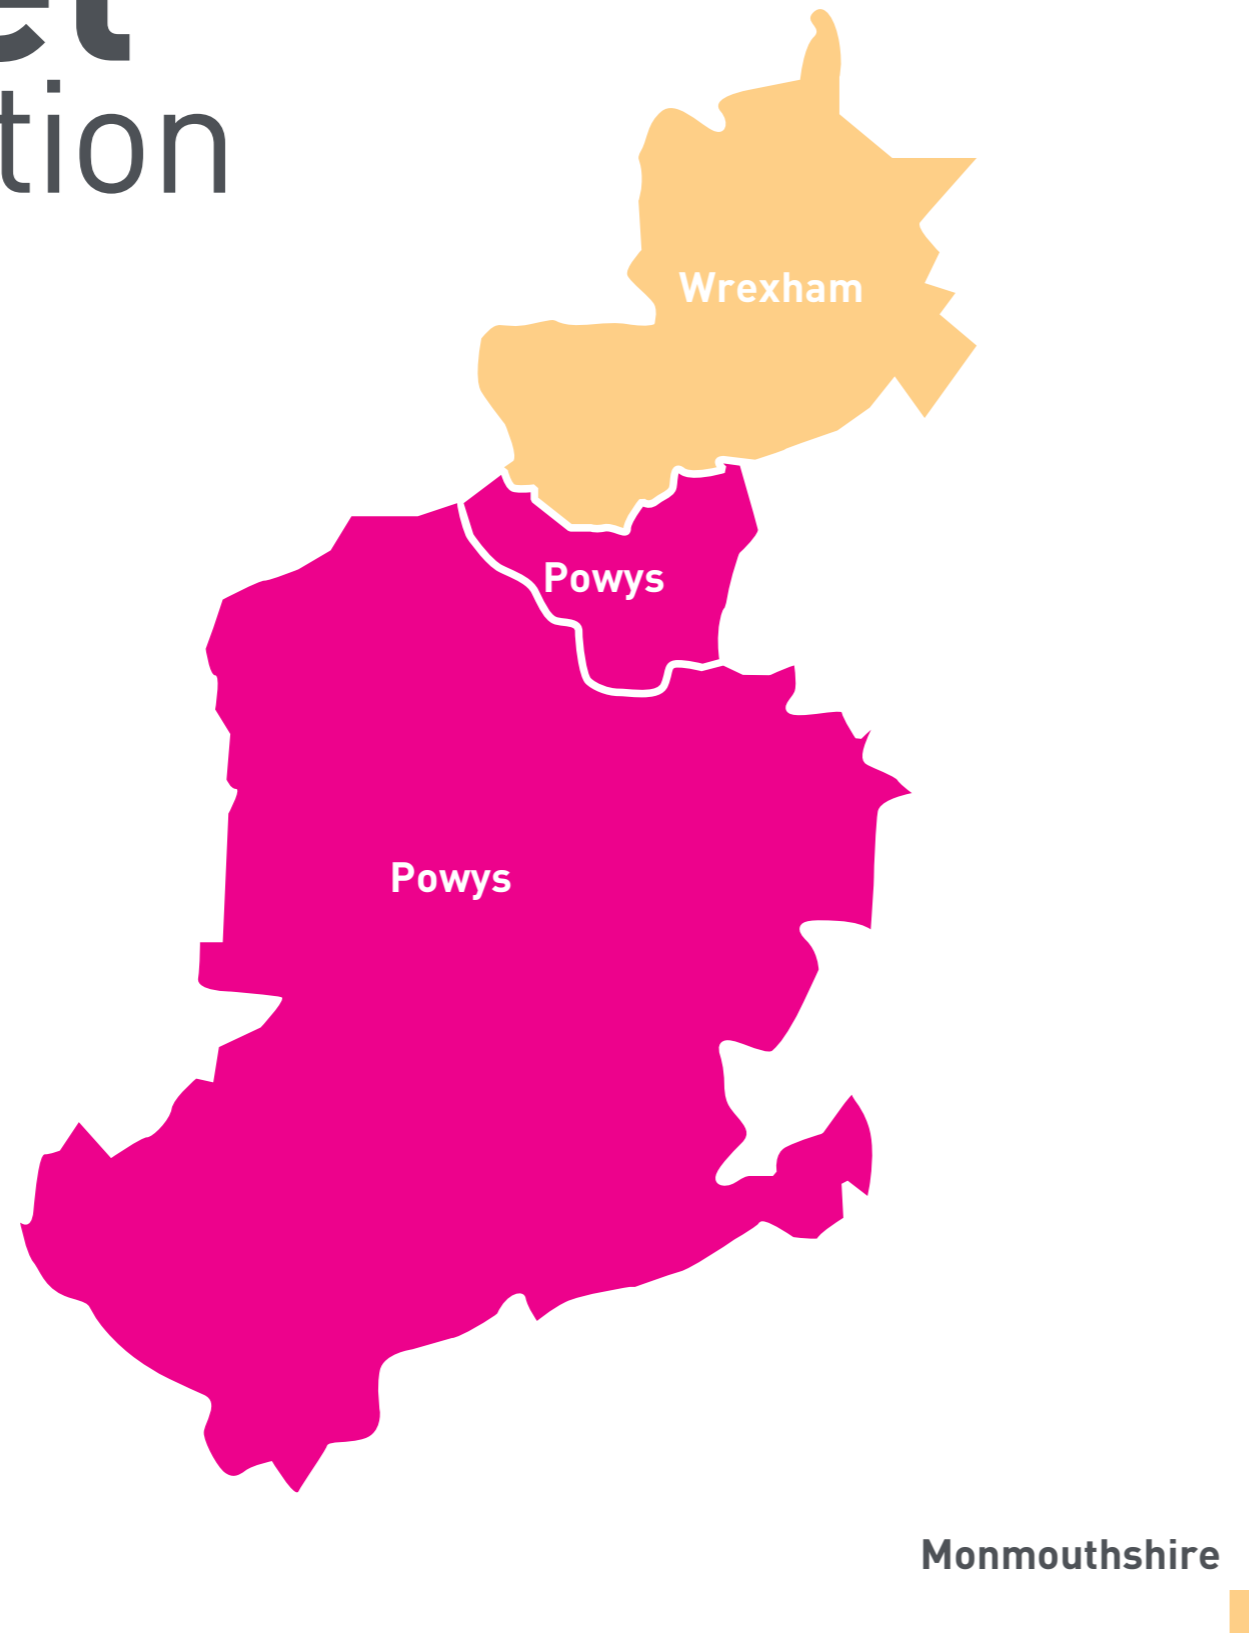

Asset Protection

Asset Protection Team
Hafren Dyfrdwy
Regis Road
Wolverhampton
WV6 8RU

 assetprotection@hdcymru.co.uk

 01902 793550

HAFREN
DYFRDWY
severn dee